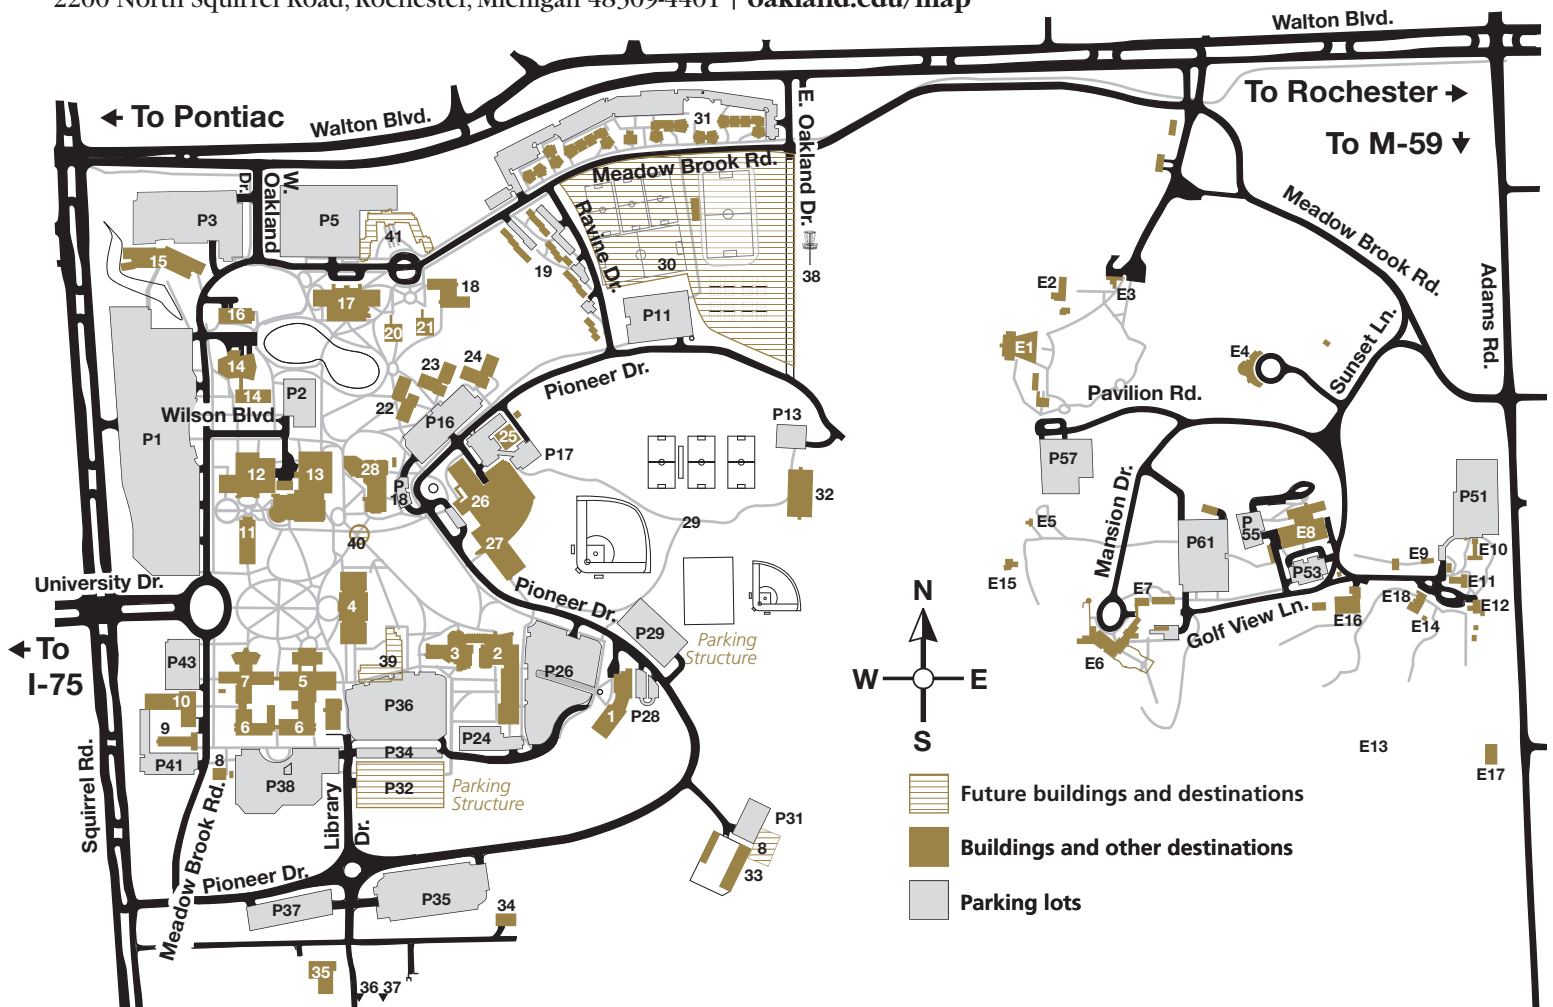

Oakland University | Campus

2200 North Squirrel Road, Rochester, Michigan 48309-4401 | oakland.edu/map

Main Campus

Anibal House (ANI)	23
Ann V. Nicholson Student Apts (AVN)	31
Athletics Center (ATH)	26
• Aquatics Center	
• O'rena	
Belgian Barn	9
Buildings and Grounds	33
Central Heating Plant	
Dodge Hall of Engineering (DHE)	5
Electrical Substation	35
<i>Elliott Carillon Tower</i>	40
Elliott Hall (EH)	3
<i>Engineering Center</i>	39
Facilities Management (FM) (Future Site)	8
Fitzgerald House (FTZ)	22
George T. Matthews Apartments	19
Graham Health Center (GHC)	16
Grizzly Oaks Disc Golf Course	38
Hamlin Hall (HAM)	18
Hannah Hall of Science (HHS)	7
Hill House (HIL)	20
Human Health Building (HHB)	15
Kettering Magnetics Lab (KML) off map	36
Kresge Library (KL)	4
Lower Fields	29

North Foundation Hall (NFH)	12
• Admissions	
• Student Services	
Oakland Center (OC)	13
Observatory off map	37
O'Dowd Hall (ODH)	28
• Registrar	
Pawley Hall (PH)	1
• Lowry Center for Early Childhood Education	
Police and Support Services Building (PSS)	10
Pryale House (PRY)	24
Recreation Center (REC)	27
Science and Engineering Building (SEB)	6
South Foundation Hall (SFH)	11
Sports Bubble	32
Storage Facility (GUS)	34
<i>Student Housing Development</i>	41
Van Wagoner House (VWH)	21
Vandenberg Hall (VBH)	17
Varner Hall (VAR)	2
• Varner Recital Hall	
• Varner Studio Theatre	
Wilson Hall (WH)	14
• Meadow Brook Theatre	
• Oakland University Art Gallery	
Upper Fields – playing fields enhancements	30