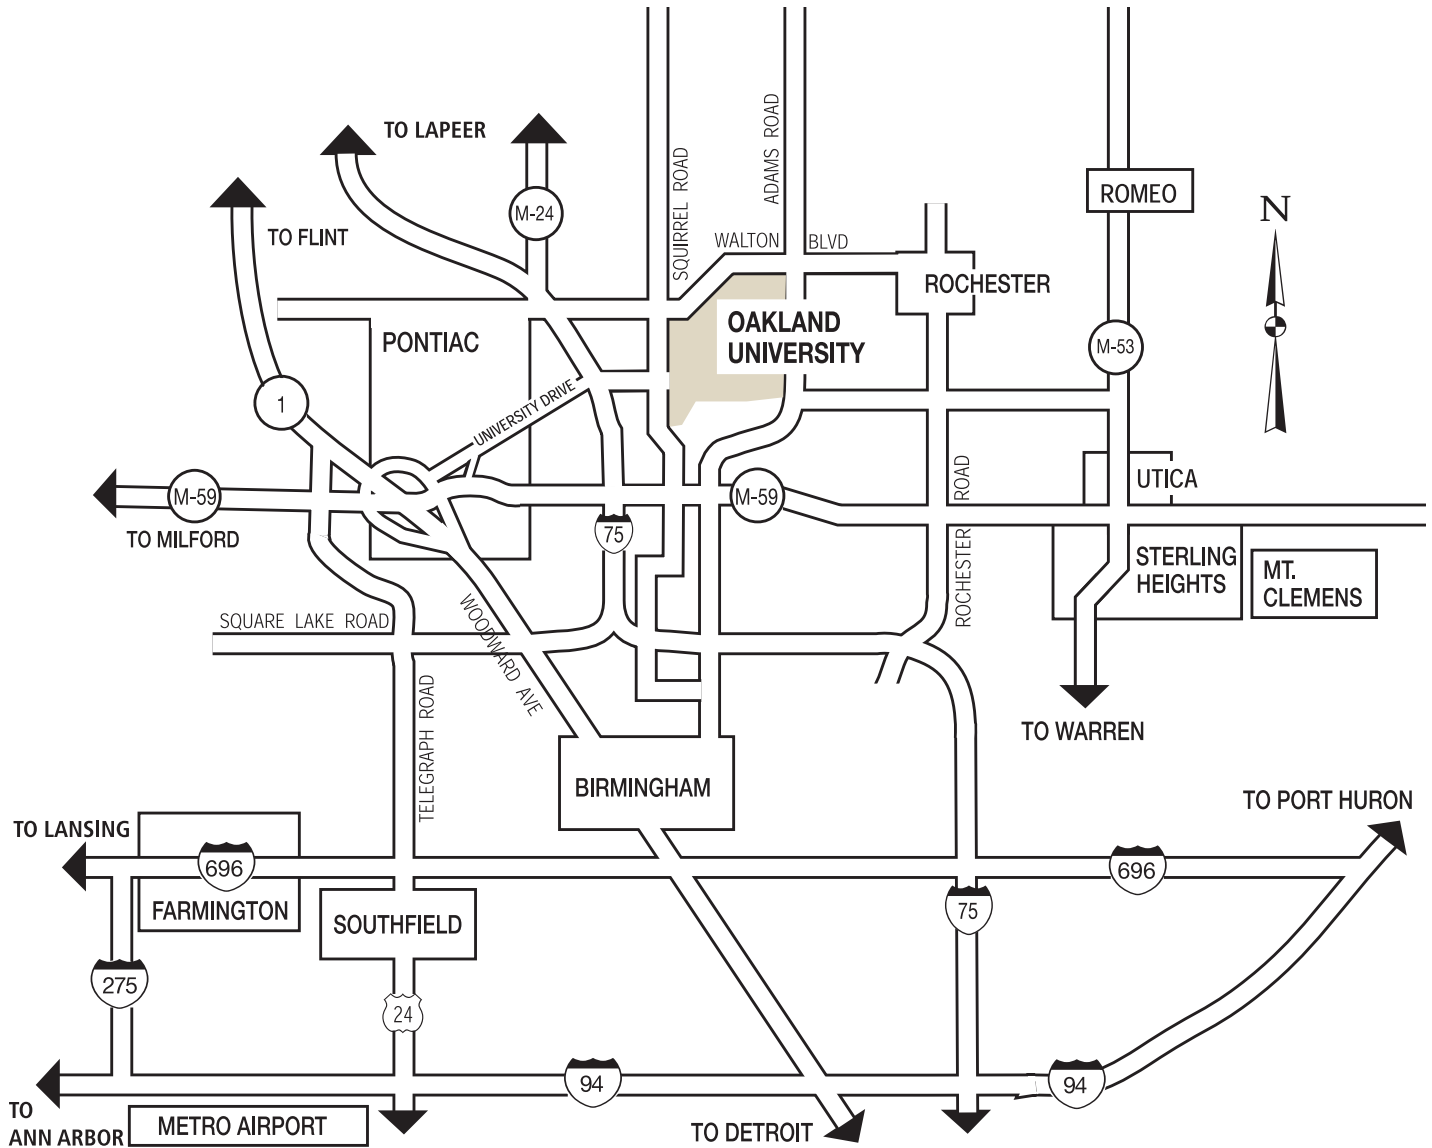

Oakland University | *Campus*

2200 North Squirrel Road, Rochester, Michigan 48309-4401 | oakland.edu/map

With more than 19,000 students and a low student-to-faculty ratio, Oakland offers diverse academic programs, including more than 130 baccalaureate programs and more than 120 graduate degree and certificate programs through the College of Arts and Sciences; the schools of Business Administration, Education and Human Services, Engineering and Computer Science, Health Sciences, and Nursing; and the Oakland University William Beaumont School of Medicine. Oakland University also offers a challenging and enriching Honors College. Kresge Library supports scholarly activities through its collections of books, journals, government documents, musical scores and recordings, as well as technology to access digital resources and global archives.