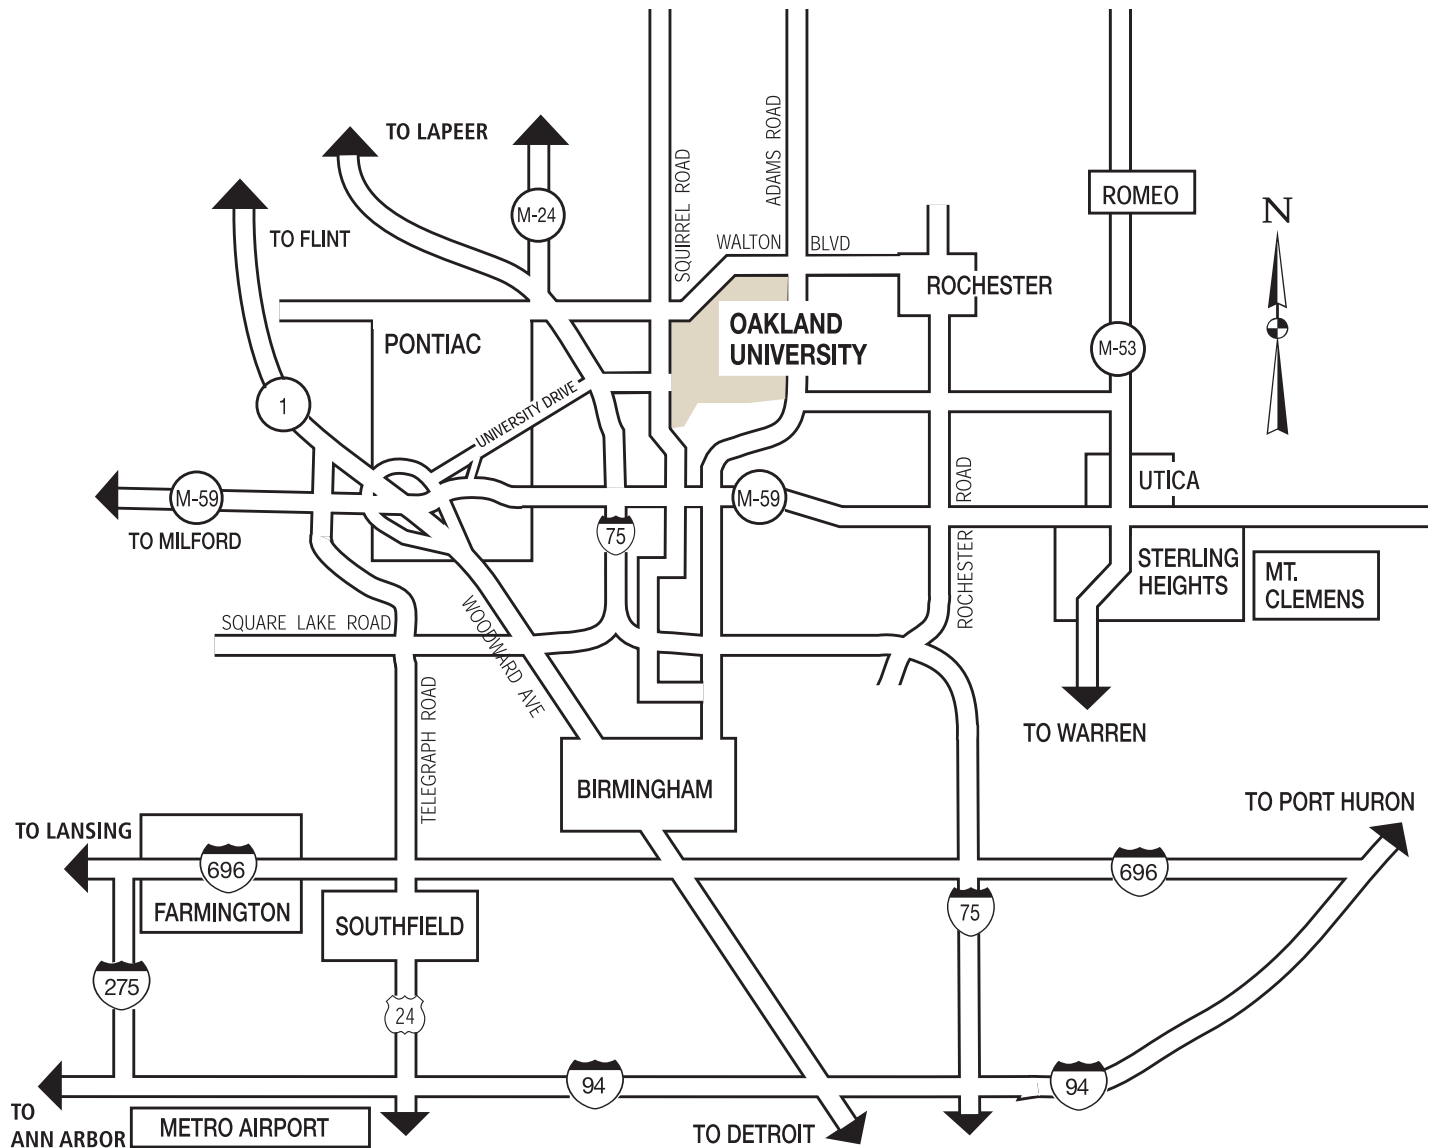

Grounded in teaching, service and research, Oakland University offers more than 270 degree and certificate programs to aspiring minds at its large campus in southeast Michigan.

OU's distinctive educational approach connects more than 20,000 students and more than 100,000 alumni to the unique and diverse opportunities within the region and beyond. OU students are given what they need to build a solid academic foundation to be prepared for unlimited possibilities.

The university is organized into the College of Arts and Sciences; the schools of Business Administration, Education and Human Services, Engineering and Computer Science, Health Sciences and Nursing; the Honors College; and the Oakland University William Beaumont School of Medicine.

OAKLAND UNIVERSITY WILLIAM BEAUMONT