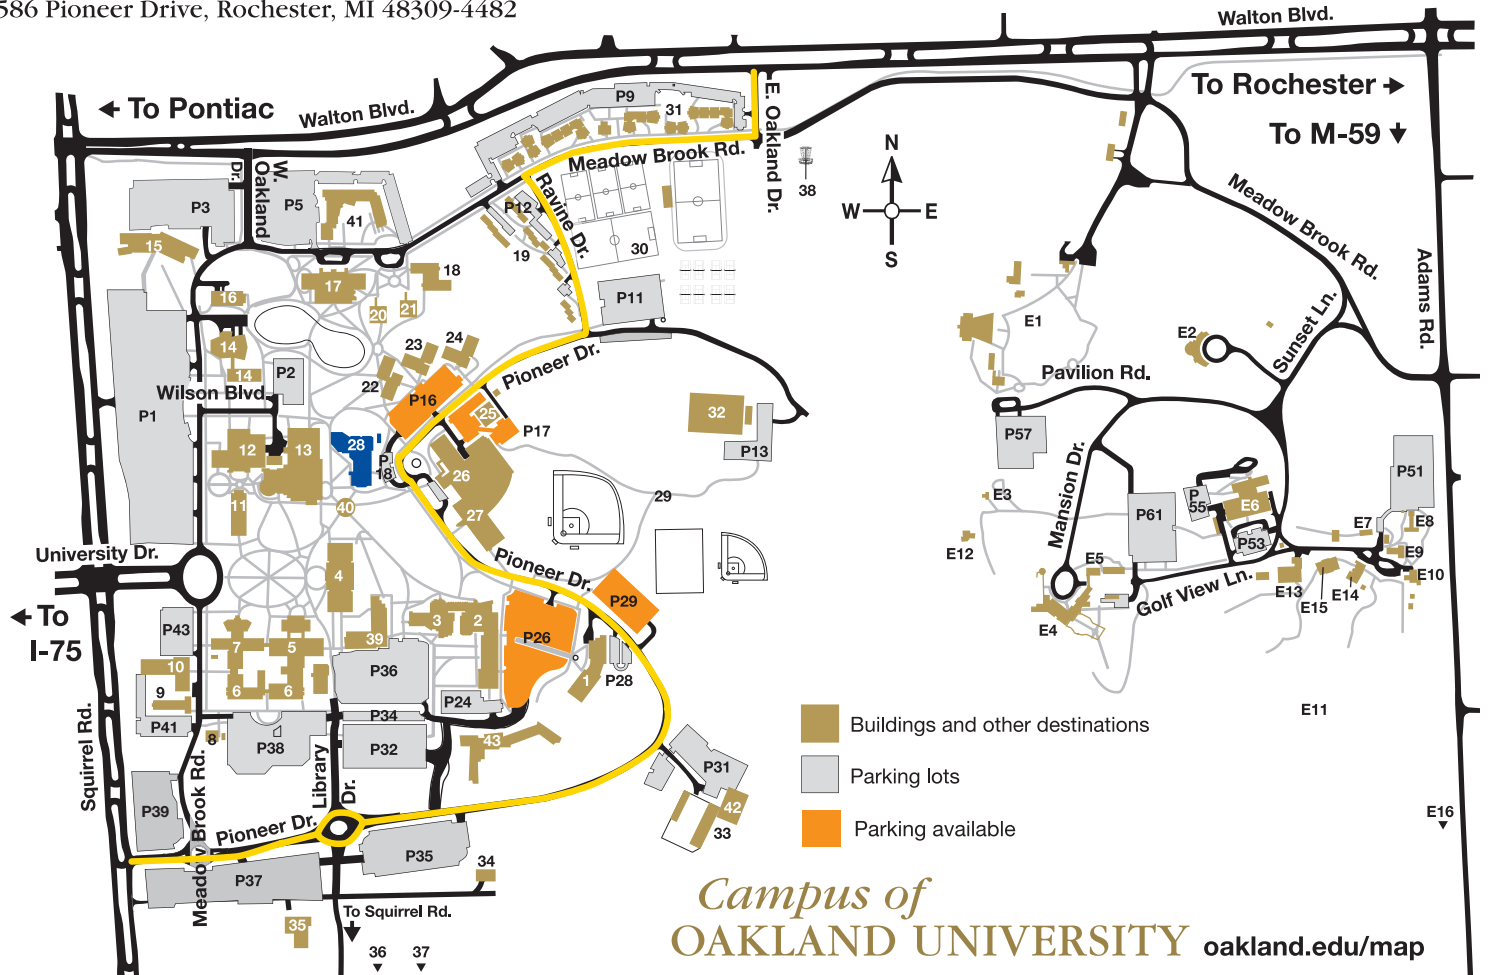

OAKLAND UNIVERSITY WILLIAM BEAUMONT SCHOOL OF MEDICINE

586 Pioneer Drive, Rochester, MI 48309-4482

Campus of
OAKLAND UNIVERSITY oakland.edu/map

Main Campus

Anibal House (ANI)	23
Ann V. Nicholson Student Apts (AVN)	31
Athletic Dome (AD)	32
Athletics Center (ATH)	26
• Aquatics Center	
• O'rena	
Belgian Barn	9
Buildings and Grounds	33
Central Heating Plant (CHP)	25
College of Arts & Sciences Annex (CAS)	8
Dodge Hall (DH)	5
Electrical Substation	35
Elliott Hall (EH)	3
• School of Business Administration (SBA)	
Elliott Tower (ET)	40
Engineering Center (EC)	39
• School of Engineering and Computer Science (SECS)	
Facilities Management (FM)	42
Fitzgerald House (FTZ)	22
George T. Matthews Apartments	19
Graham Health Center (GHC)	16
Grizzly Oaks Disc Golf Course	38
Hamlin Hall (HAM)	18
Hannah Hall (HH)	7
Hillcrest Hall (HCH)	43
Hill House (HIL)	20
Human Health Building (HHB)	15
• School of Health Sciences (SHS)	
• School of Nursing (SON)	

Gantry Antenna Range <i>off map</i>	36
Kresge Library (KL)	4
Lower Fields	29
Mathematics and Science Center (MSC)	6
North Foundation Hall (NFH)	12
• Admissions	
• Student Services	
• Welcome Center	
Oak View Hall (OVH)	41
• Honors College	
Oakland Center (OC)	13
Observatory <i>off map</i>	37
O'Dowd Hall (ODH)	28
• Oakland University William Beaumont School of Medicine (OUWB)	
• Registrar	
Parking Structures	P29 & P32
Palway Hall (PH)	1
• School of Education and Human Services (SEHS)	
• Lowry Center for Early Childhood Education	
Police and Support Services Building (PSS)	10
• Makers' Studio	
Pryale House (PRY)	24
Recreation and Athletic Outdoor Complex (RAO)	30
Recreation Center (REC)	27
South Foundation Hall (SFH)	11
Storage Facility (GUS)	34
Van Wagoner House (VWH)	21
Vandenberg Hall (VBH)	17