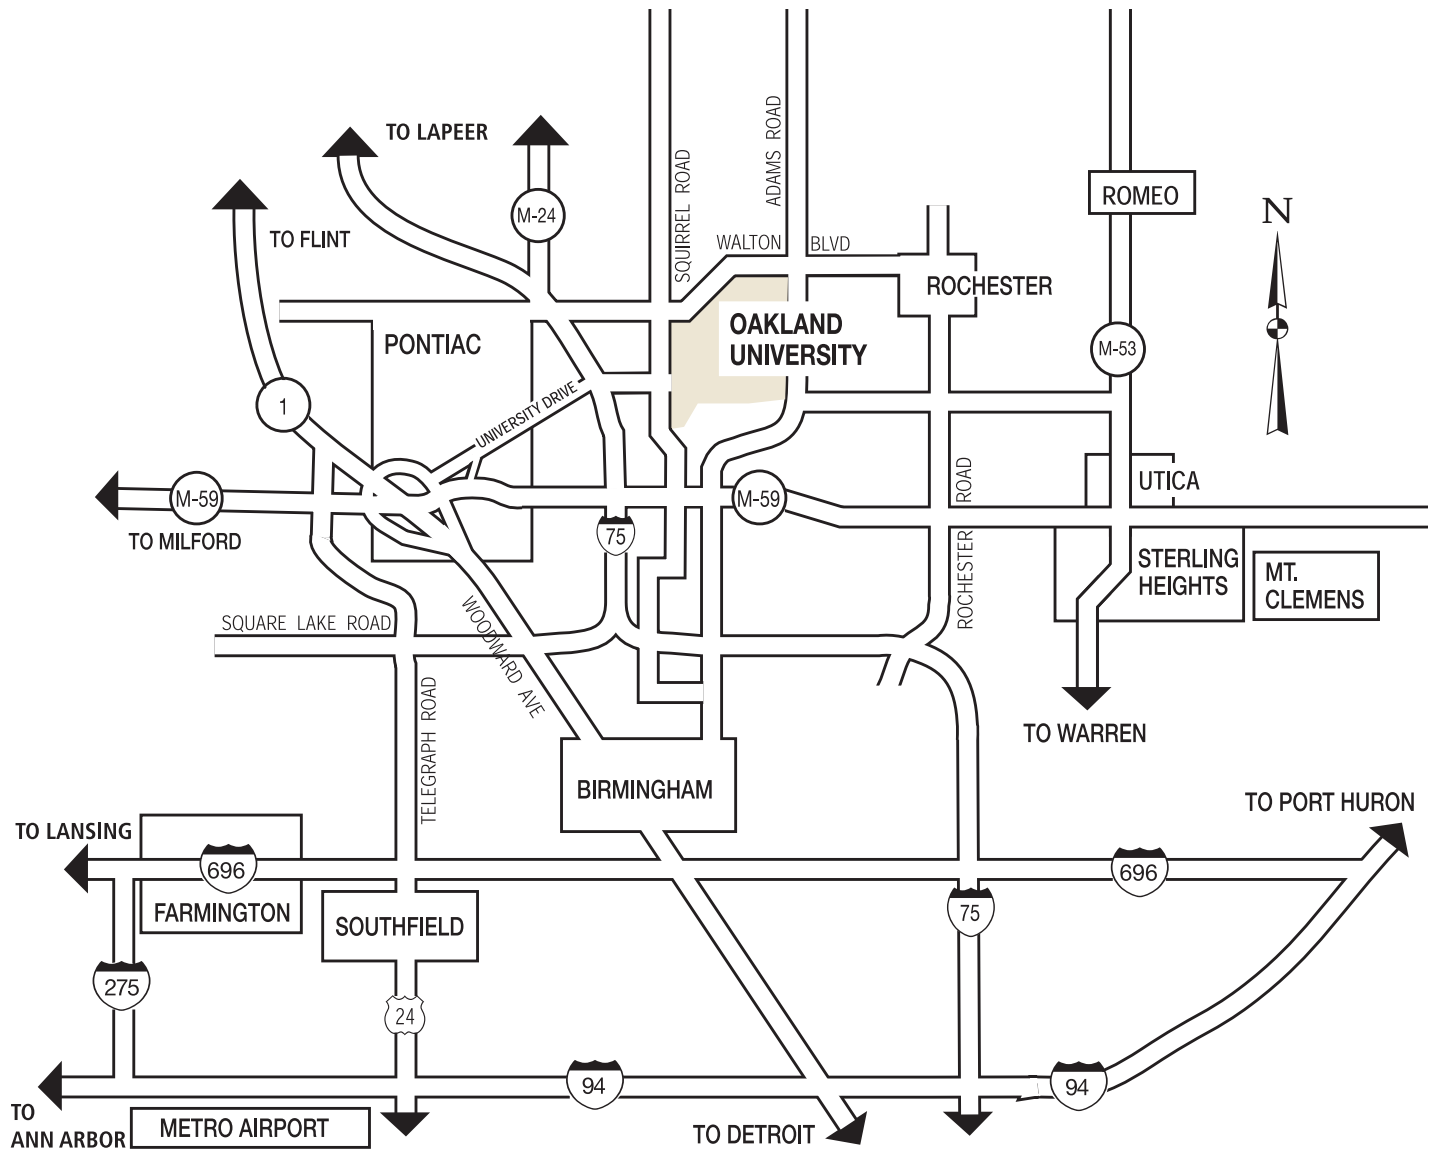

Grounded in teaching, service and research, Oakland University offers more than 270 degree and certificate programs to aspiring minds at its large campus in southeast Michigan. OU's distinctive educational approach connects more than 20,000 students and more than 100,000 alumni to the unique and diverse opportunities within the region and beyond. OU students are given what they need to build a solid academic foundation to be prepared for unlimited possibilities.

The university is organized into the College of Arts and Sciences; the schools of Business Administration, Education and Human Services, Engineering and Computer Science, Health Sciences and Nursing; the Honors College; and the Oakland University William Beaumont School of Medicine.