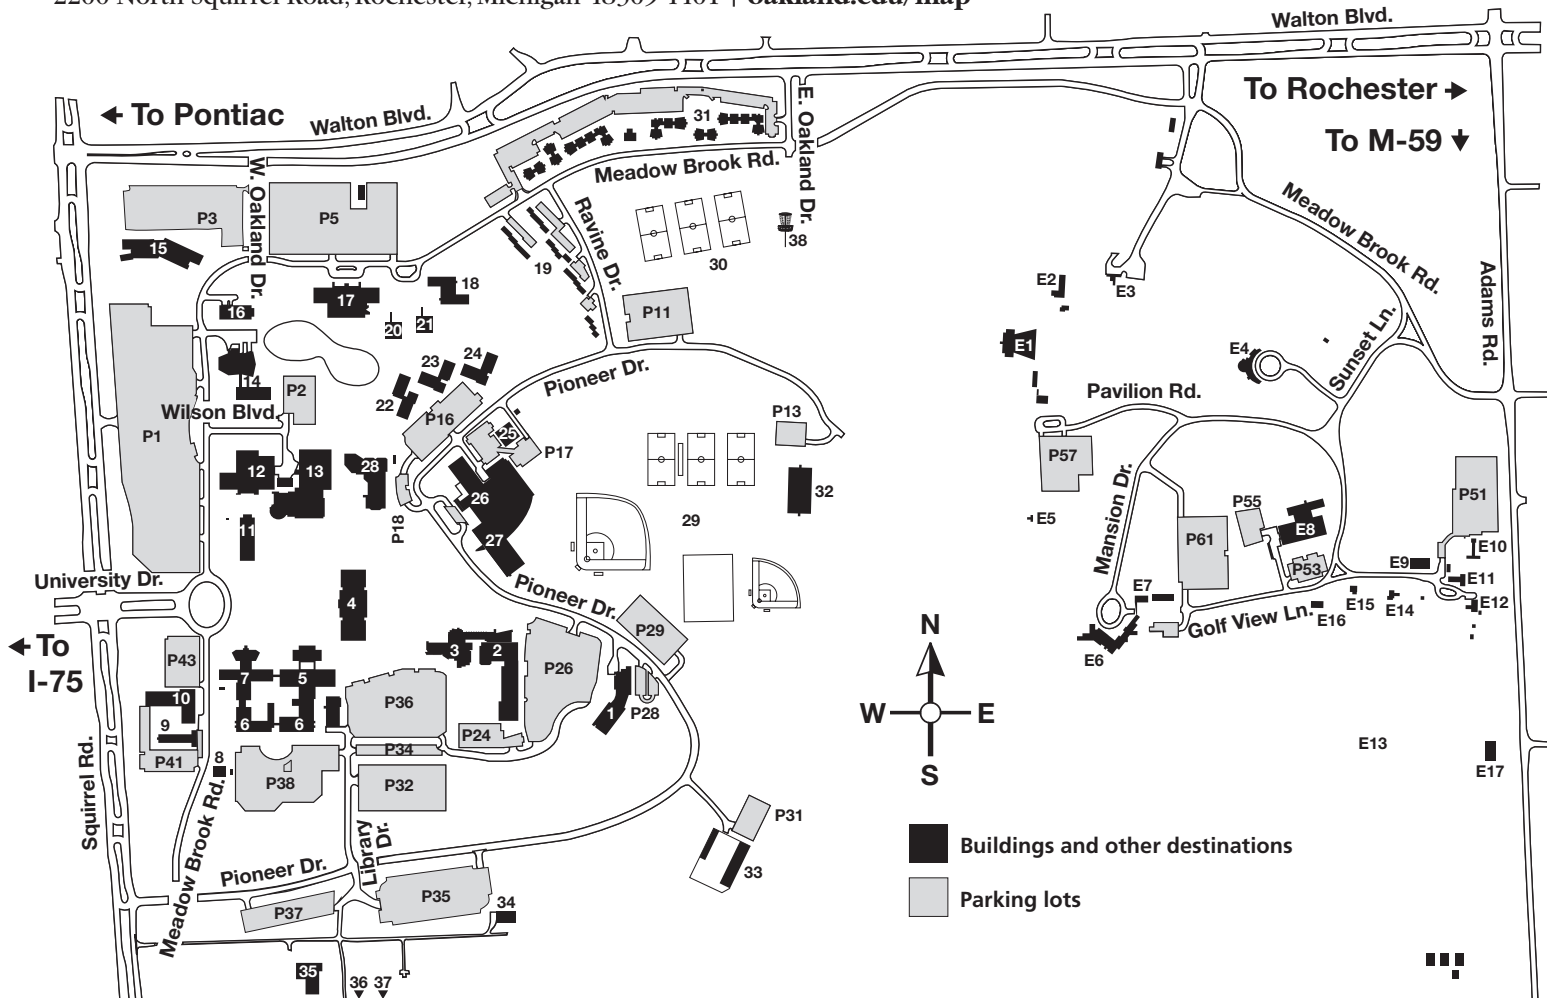

# Oakland University | Campus

2200 North Squirrel Road, Rochester, Michigan 48309-4401 | [oakland.edu/map](http://oakland.edu/map)

## Main Campus

Anibal House (ANI)	23
Ann V. Nicholson Student Apts (AVN)	31
Athletics Center (ATH)	26
• Aquatics Center	
• O'rena	
Belgian Barn	9
Buildings and Grounds	33
Central Heating Plant	25
Dodge Hall of Engineering (DHE)	5
Electrical Substation	35
Elliott Hall (EH)	3
Facilities Management (FM)	8
Fitzgerald House (FTZ)	22
George T. Matthews Apartments	19
Graham Health Center (GHC)	16
Grizzly Oaks Disc Golf Course	38
Hamlin Hall (HAM)	18
Hannah Hall of Science (HHS)	7
Hill House (HIL)	20
Human Health Building (HHB)	15
Kettering Magnetics Lab (KML) <i>off map</i>	36
Kresge Library (KL)	4
Lower Fields	29

North Foundation Hall (NFH)	12
• Admissions	
• Student Services	
Oakland Center (OC)	13
Observatory <i>off map</i>	37
O'Dowd Hall (ODH)	28
• Registrar	
Pawley Hall (PH)	1
• Lowry Center for Early Childhood Education	
Police and Support Services Building (PSS)	10
Pryale House (PRY)	24
Recreation Center (REC)	27
Science and Engineering Building (SEB)	6
South Foundation Hall (SFH)	11
Sports Bubble	32
Storage Facility (GUS)	34
Van Wagoner House (VWH)	21
Vandenberg Hall (VBH)	17
Varner Hall (VAR)	2
• Varner Recital Hall	
• Varner Studio Theatre	
Wilson Hall (WH)	14
• Meadow Brook Theatre	
• Oakland University Art Gallery	
Upper Fields	30

## Meadow Brook Estate

Baldwin Pavilion (BP)	E1
Carriage House	E7
Danny's Cabin	E15
Dr. Berton London Practice Area	E9
Golf Car Storage Building	E16
Golf Course Clubhouse and Pro Shop	E12
John Dodge House (JDH)	E11
Katke-Cousins and R&S Sharp Golf Courses	E13
Knole Cottage	E5
Meadow Brook Greenhouse	E10
Meadow Brook Hall (MBH)	E6
Meadow Brook Music Festival	E3
Shotwell-Gustafson Pavilion	E8
• Clean Energy Research Center	
• OU INCubator	
Starter Shack	E14
Sunset Terrace (SST)	E4
Trumbull Terrace	E2
Varner House	E17